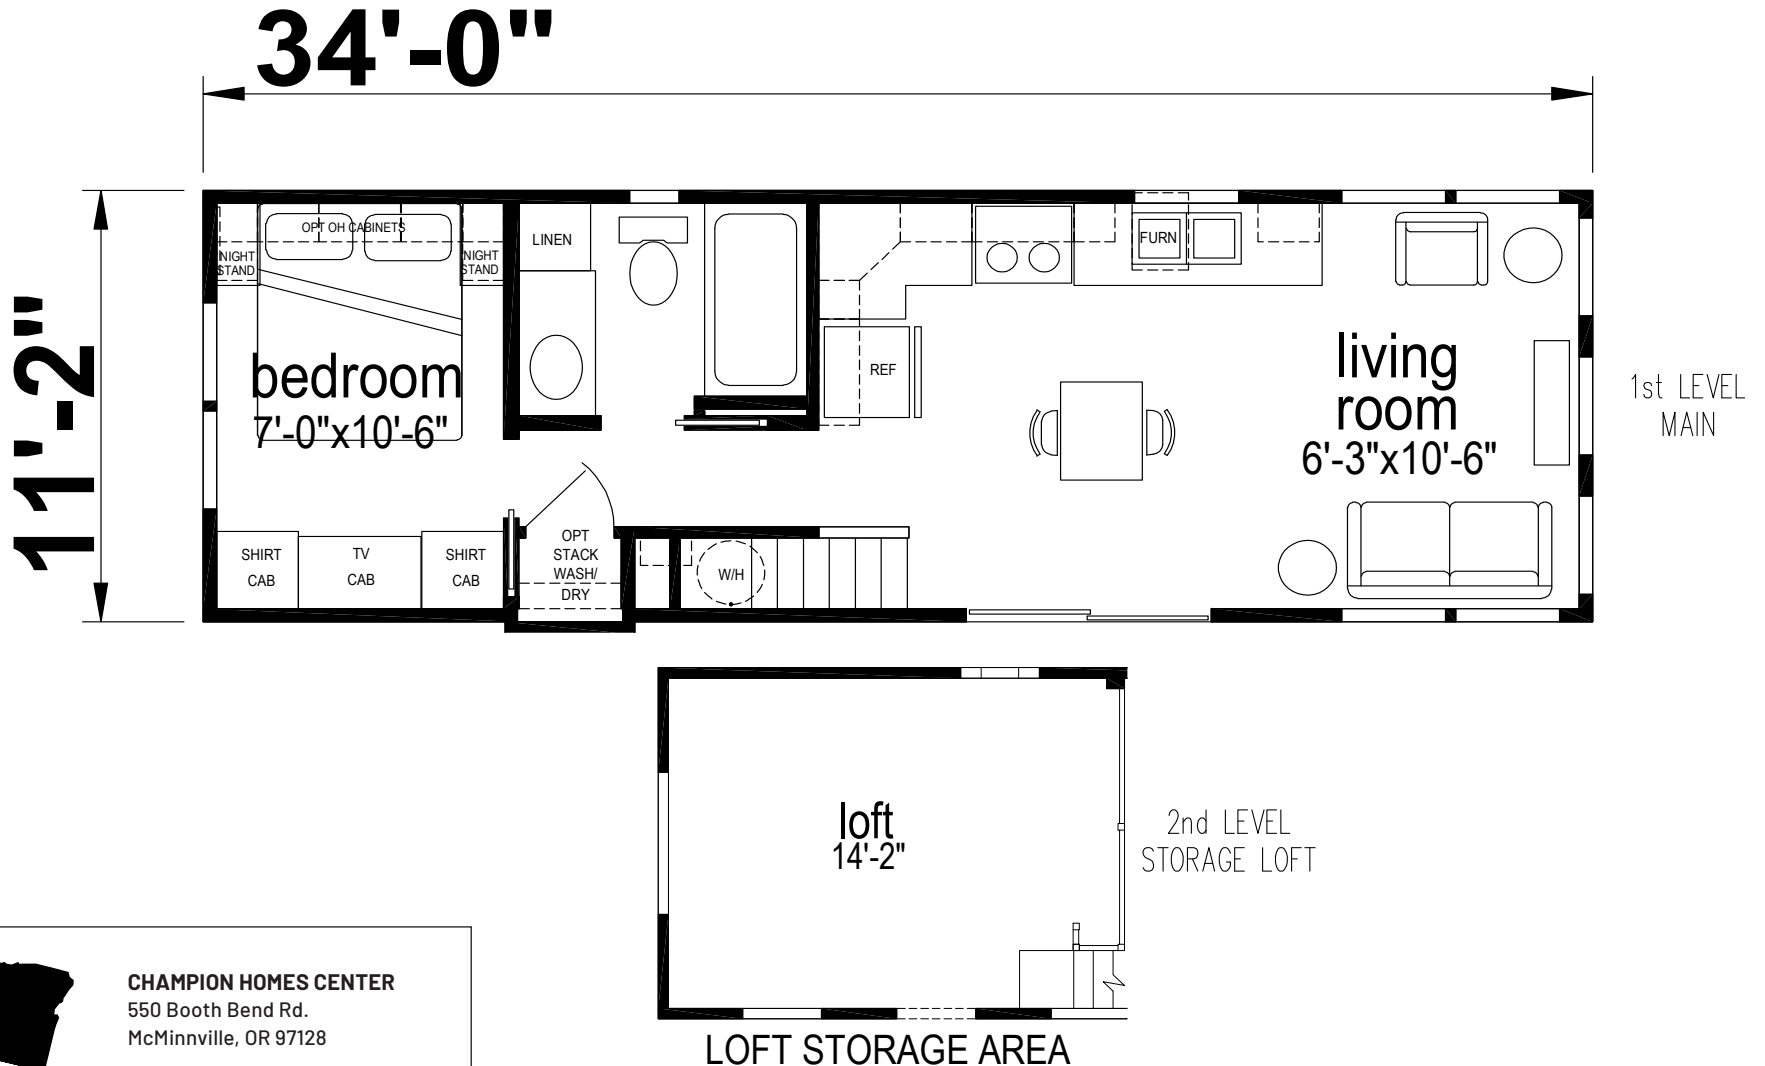

Willamette

Shore Park Series

380 SQ. FT. (Approximate) 1 Bedroom, 1 Bath

Last Updated: 9-11-24

CHAMPION HOMES CENTER
550 Booth Bend Rd.
McMinnville, OR 97128

NorthWestFactoryDirectHomes.com | 1-800-645-4943