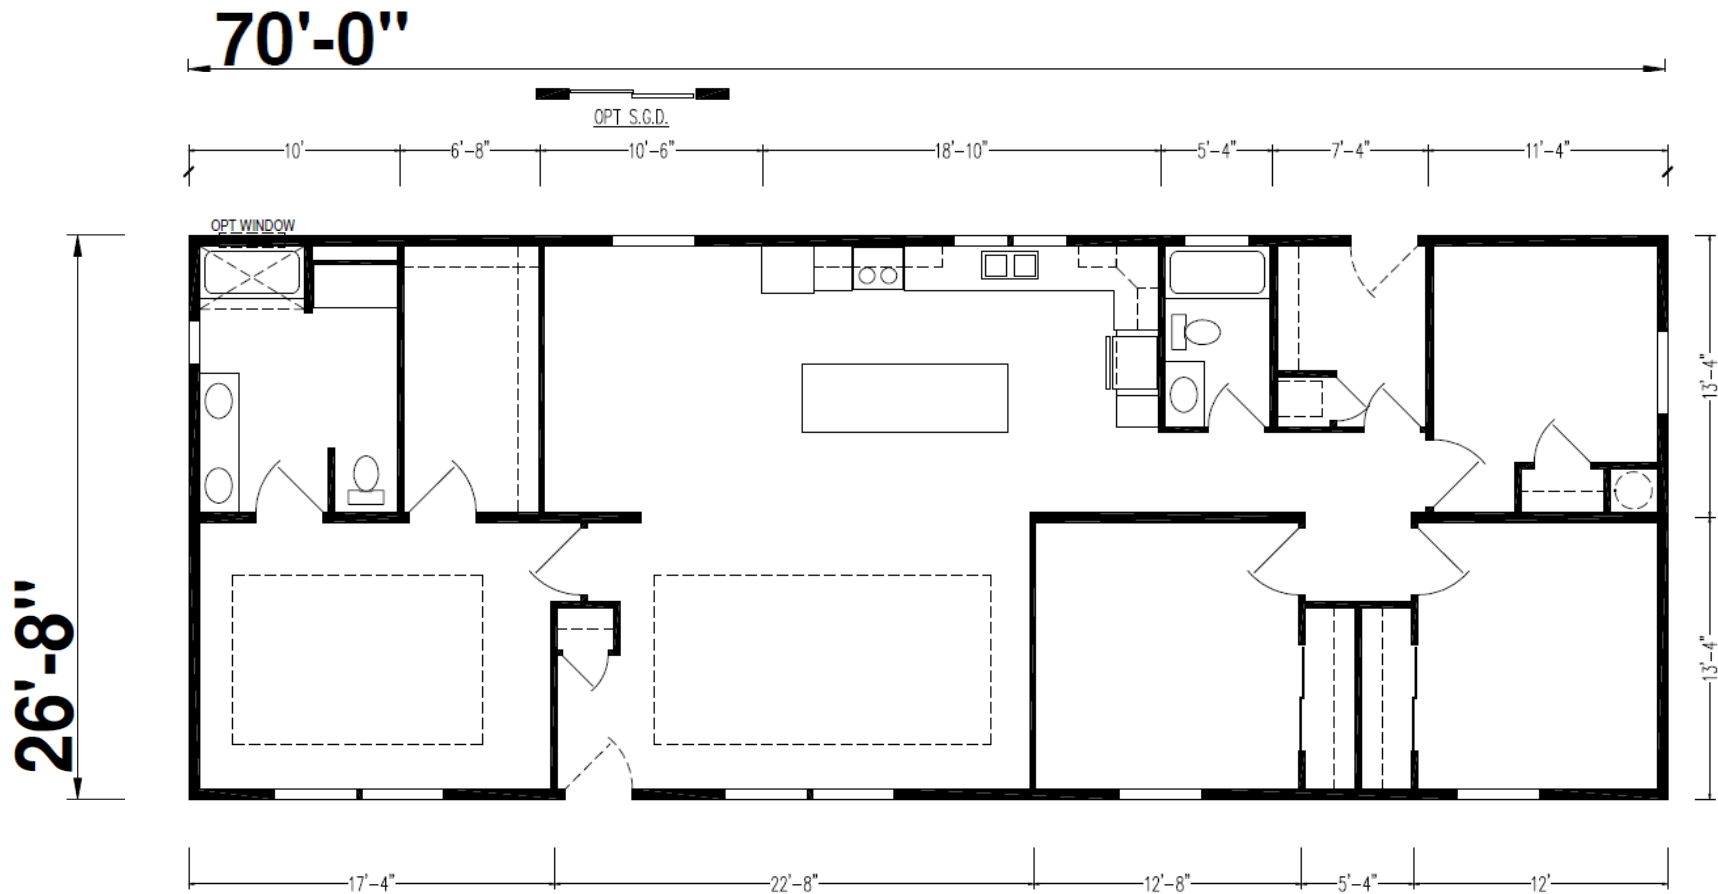

Woodway

Hillcrest Series

1,866 SQ. FT. (Approximate) 4 Bedroom, 2 Bath

CHAMPION
HOMES CENTER

Last Updated: 2-12-24

CHAMPION HOMES CENTER
550 Booth Bend Rd.
McMinnville, OR 97128

NorthWestFactoryDirectHomes.com | 1-800-645-4943